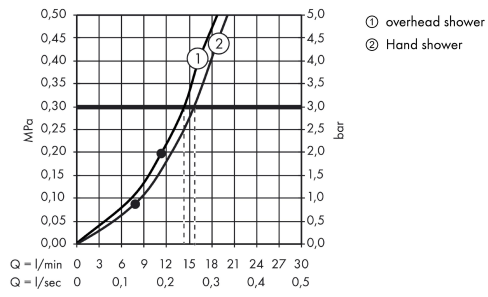

Raindance Select

Raindance Select S 300 1jet Showerpipe

Surfaces: **chrome** Article Number: **27114000**

Flowchart

Raindance Select
Raindance Select S 300 1jet Showerpipe
 Surfaces: **chrome** Article Number: **27114000**