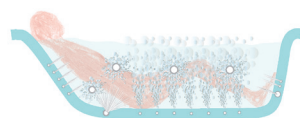

NANO massage systems

KOLLER *Whirlpool*
Quality - products

NANO VITALITY

NANO RELAX

NANO DYNAMIC

NANO EXCELLENCE

800 W / Вт

800 W / Вт