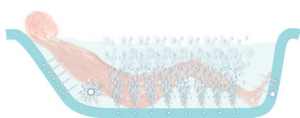

NANO massage systems

KOLLER *Whirlpool*
Quality - products

NANO VITALITY

NANO RELAX

NANO DYNAMIC

NANO EXCELLENCE

800 W / Вт

800 W / Вт