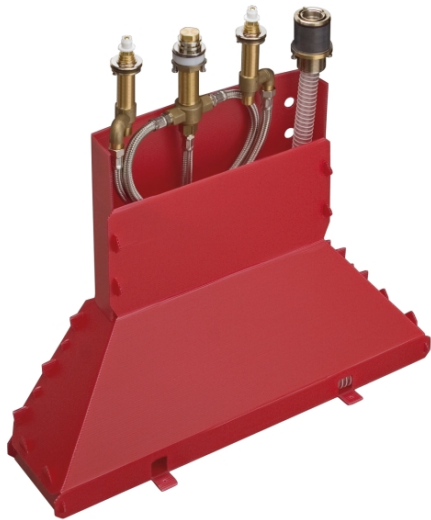

Basic set for 4-hole rim mounted bath mixer

Surfaces: n.a. Article Number: 13444180

Description

product features

- maximum pull-out length of hand shower: 1,10 m

Product image